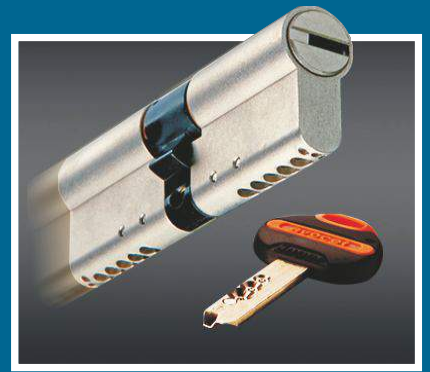

### Frames

Frames are available in three different styles.

Ovolo Direct Fix

Square Direct Fix

Slim Subframe Fix

Optional Anti-Snap Cylinder

Low Threshold Option

Multi Point Locking  
Hook Locks Secure Into The Frame

Slim Sight-lines

Quality Hardware