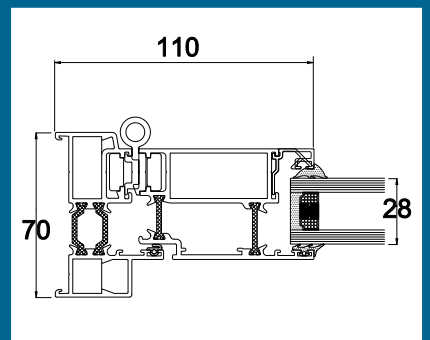

### Frames

Frames are available in three different styles.

Ovolo Direct Fix

Square Direct Fix

Slim Subframe Fix

Optional Anti-Snap Cylinder

Low Threshold Option

Multi Point Locking  
Hook Locks Secure Into The Frame