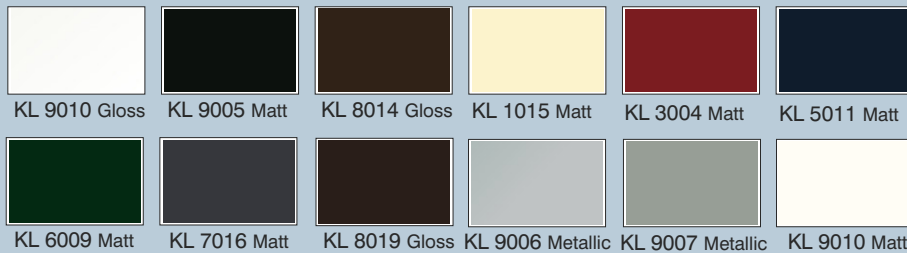

## Styles And Designs

Mayfair      Trafalgar      Marylebone

Whitehall      Euston      Park Lane

Islington      Fenchurch

**Key**

- Glass
- Aluminium Faced Panel

Our aluminium panels are painted to exactly match the colour finish of the doors.

Only a few different colour finishes are illustrated here.  
You can also choose to have different colours inside and out with our dual colour option.

## Colours

Choose from a range of standard colours (below) or any RAL colour in gloss, semi-gloss or matt finish. Also available in dual colour; for example black outside and white inside.