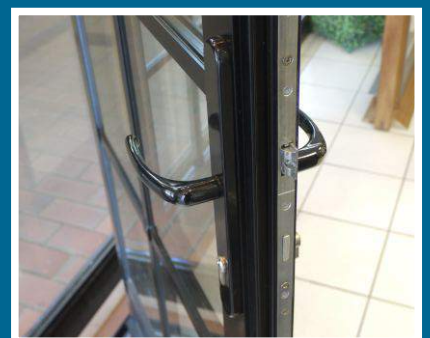

### Frames

Frames are available in three different styles.

Ovolo Direct Fix

Square Direct Fix

Slim Subframe Fix

Optional Anti-Snap Cylinder

Low Threshold Option

Multi Point Locking  
Hook Locks Secure Into The Frame

Slim Sight-lines

Quality Hardware