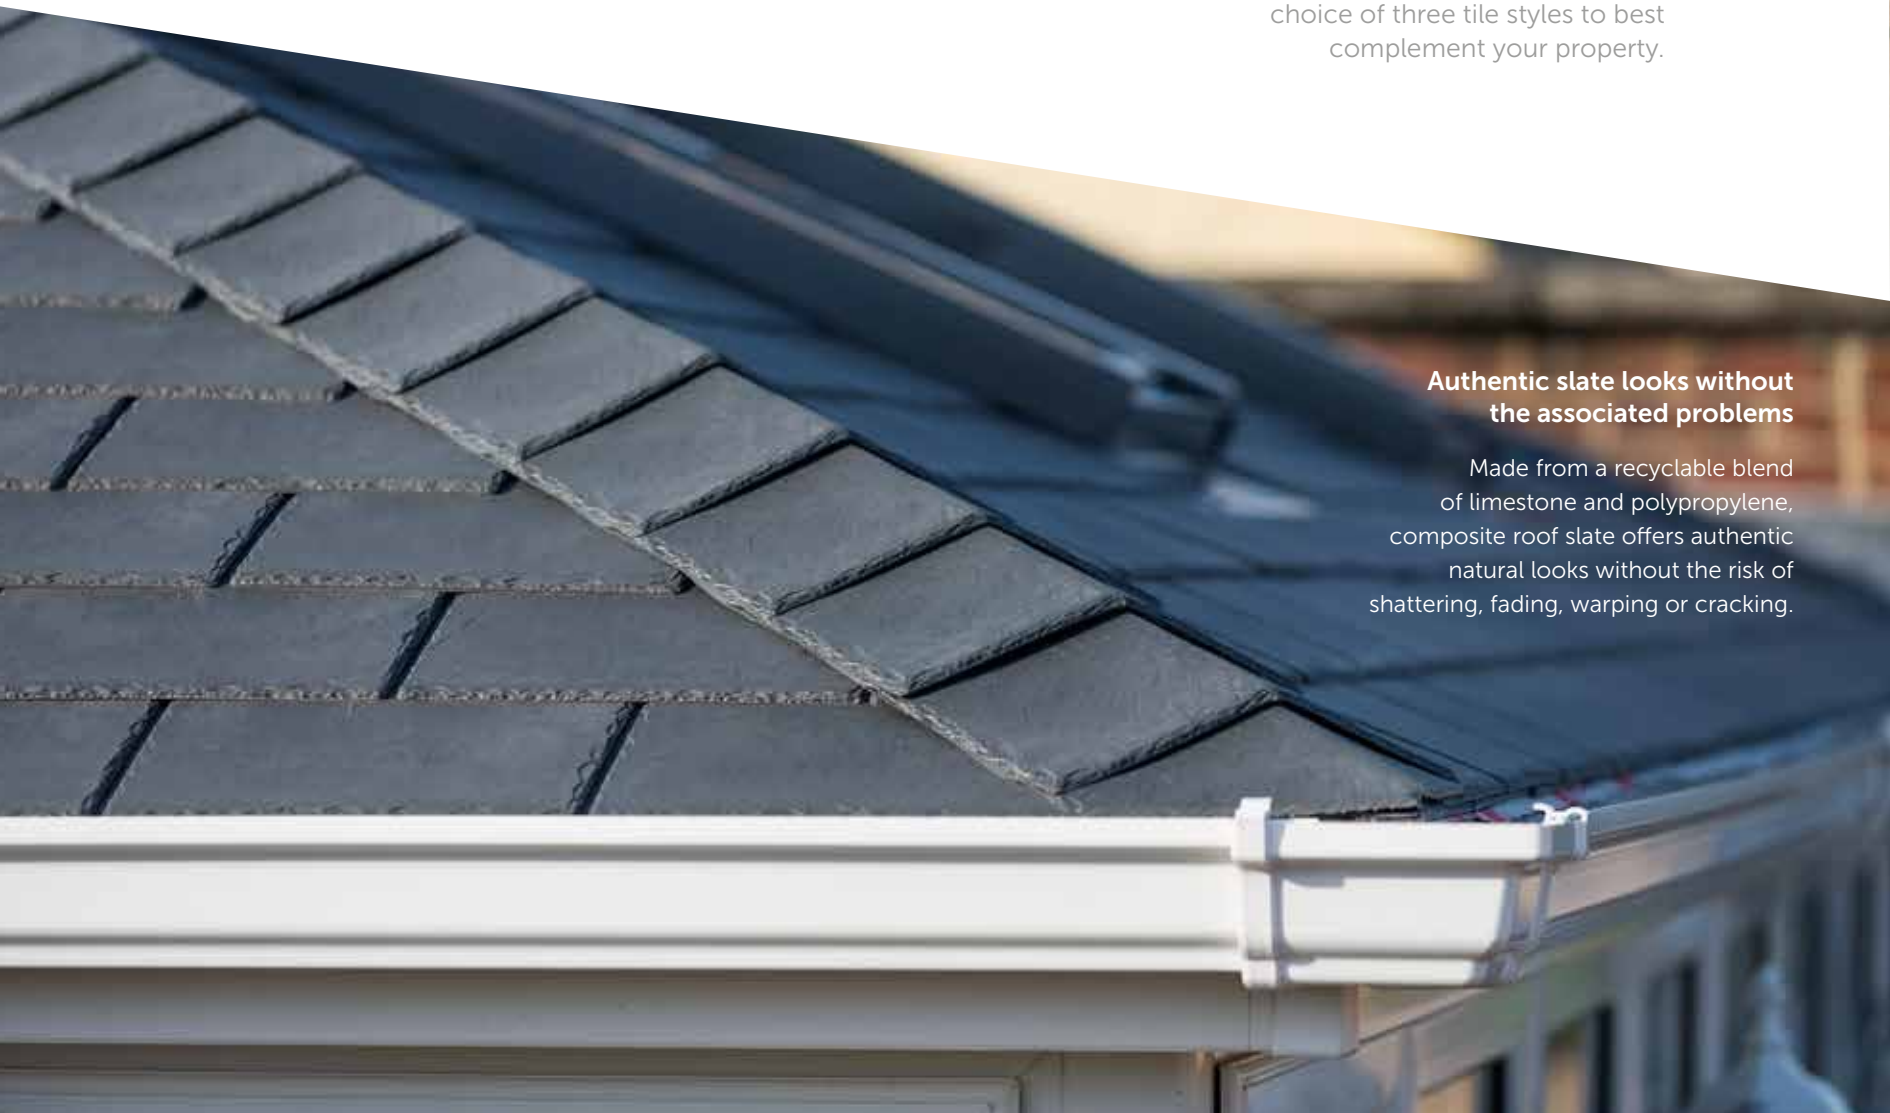

The Equinox tiled roof is the perfect solution. Combining high-quality precision engineering with attractive styling inside and out, you'll be adding valuable extra usable space to your home without the high cost of building an extension. It all goes to make the Equinox tiled roof the best value way to improve your lifestyle.

* Dependent on tile type

Choose

your tile style

Equinox is available with a choice of three tile styles to best complement your property.

Authentic slate looks without the associated problems

Made from a recyclable blend of limestone and polypropylene, composite roof slate offers authentic natural looks without the risk of shattering, fading, warping or cracking.