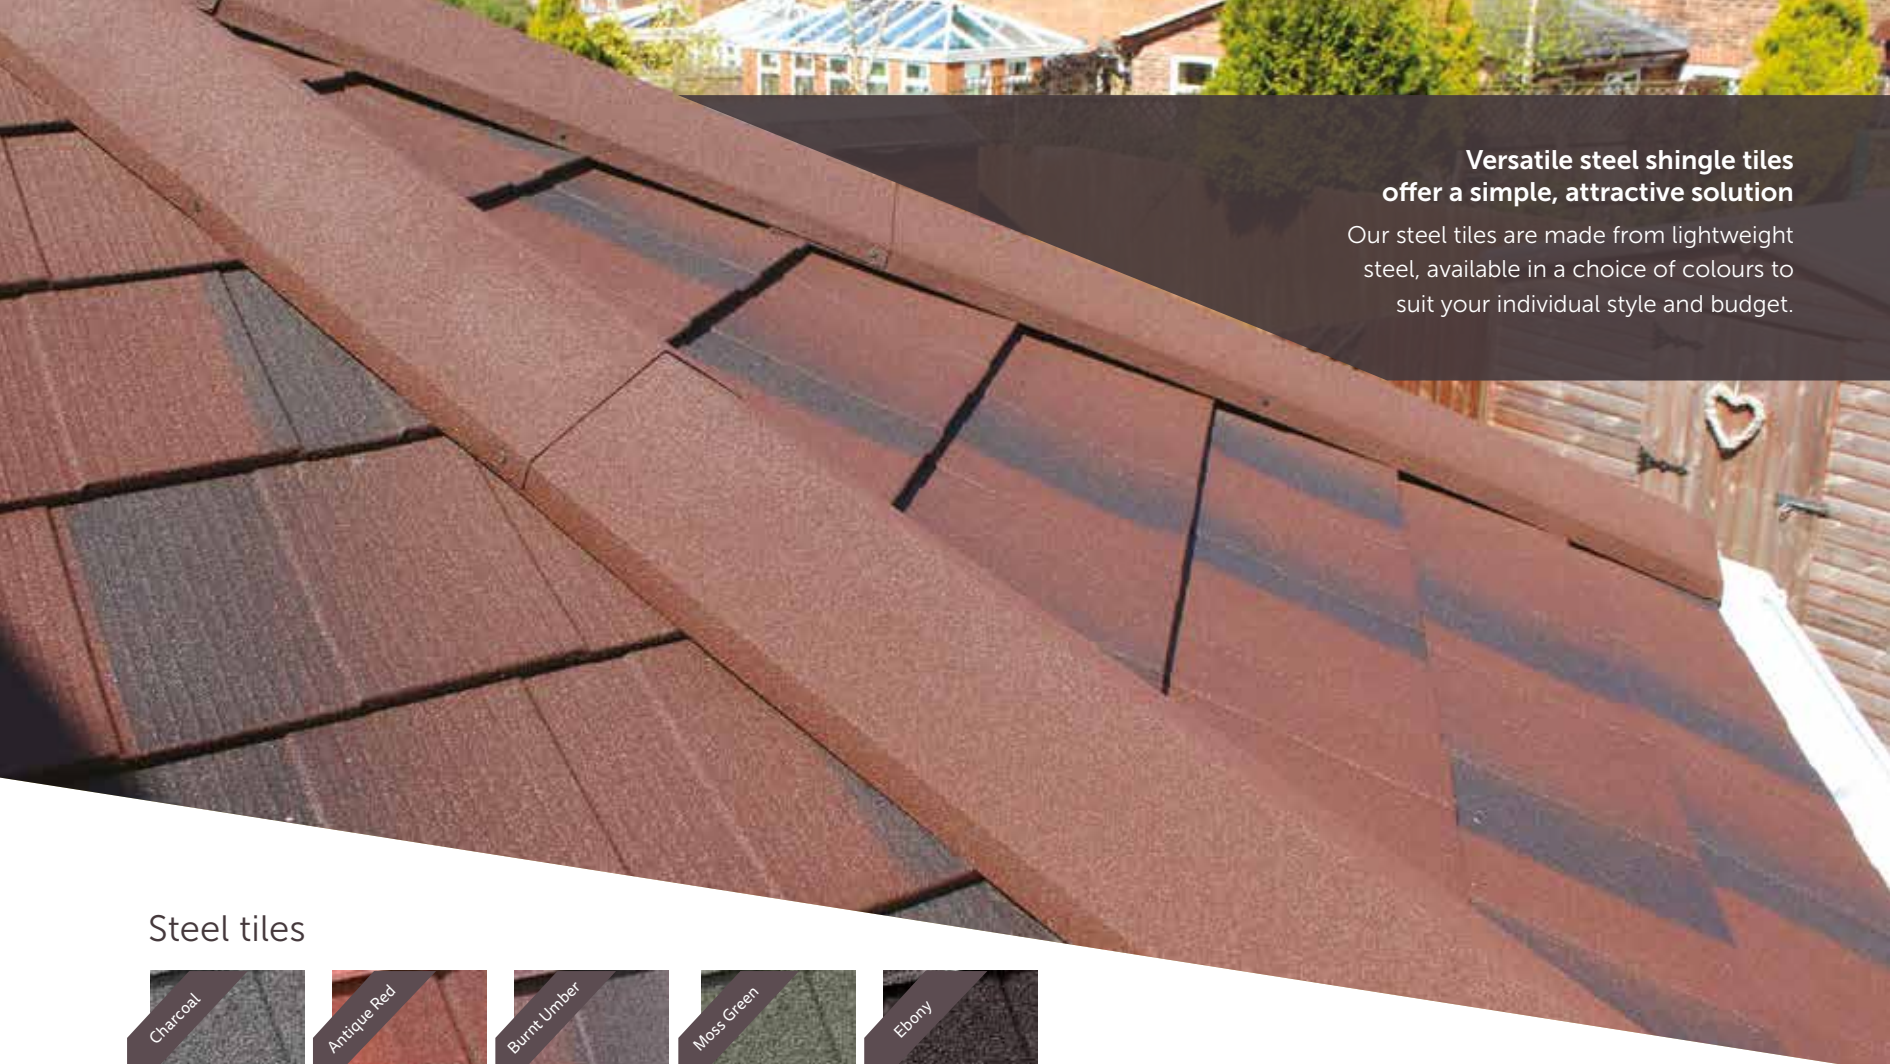

The Equinox tiled roof is the perfect solution. Combining high-quality precision engineering with attractive styling inside and out, you'll be adding valuable extra usable space to your home without the high cost of building an extension. It all goes to make the Equinox tiled roof the best value way to improve your lifestyle.

* Dependent on tile type

Choose

your tile style

Equinox is available with a choice of three tile styles to best complement your property.

Authentic slate looks without the associated problems

Made from a recyclable blend of limestone and polypropylene, composite roof slate offers authentic natural looks without the risk of shattering, fading, warping or cracking.